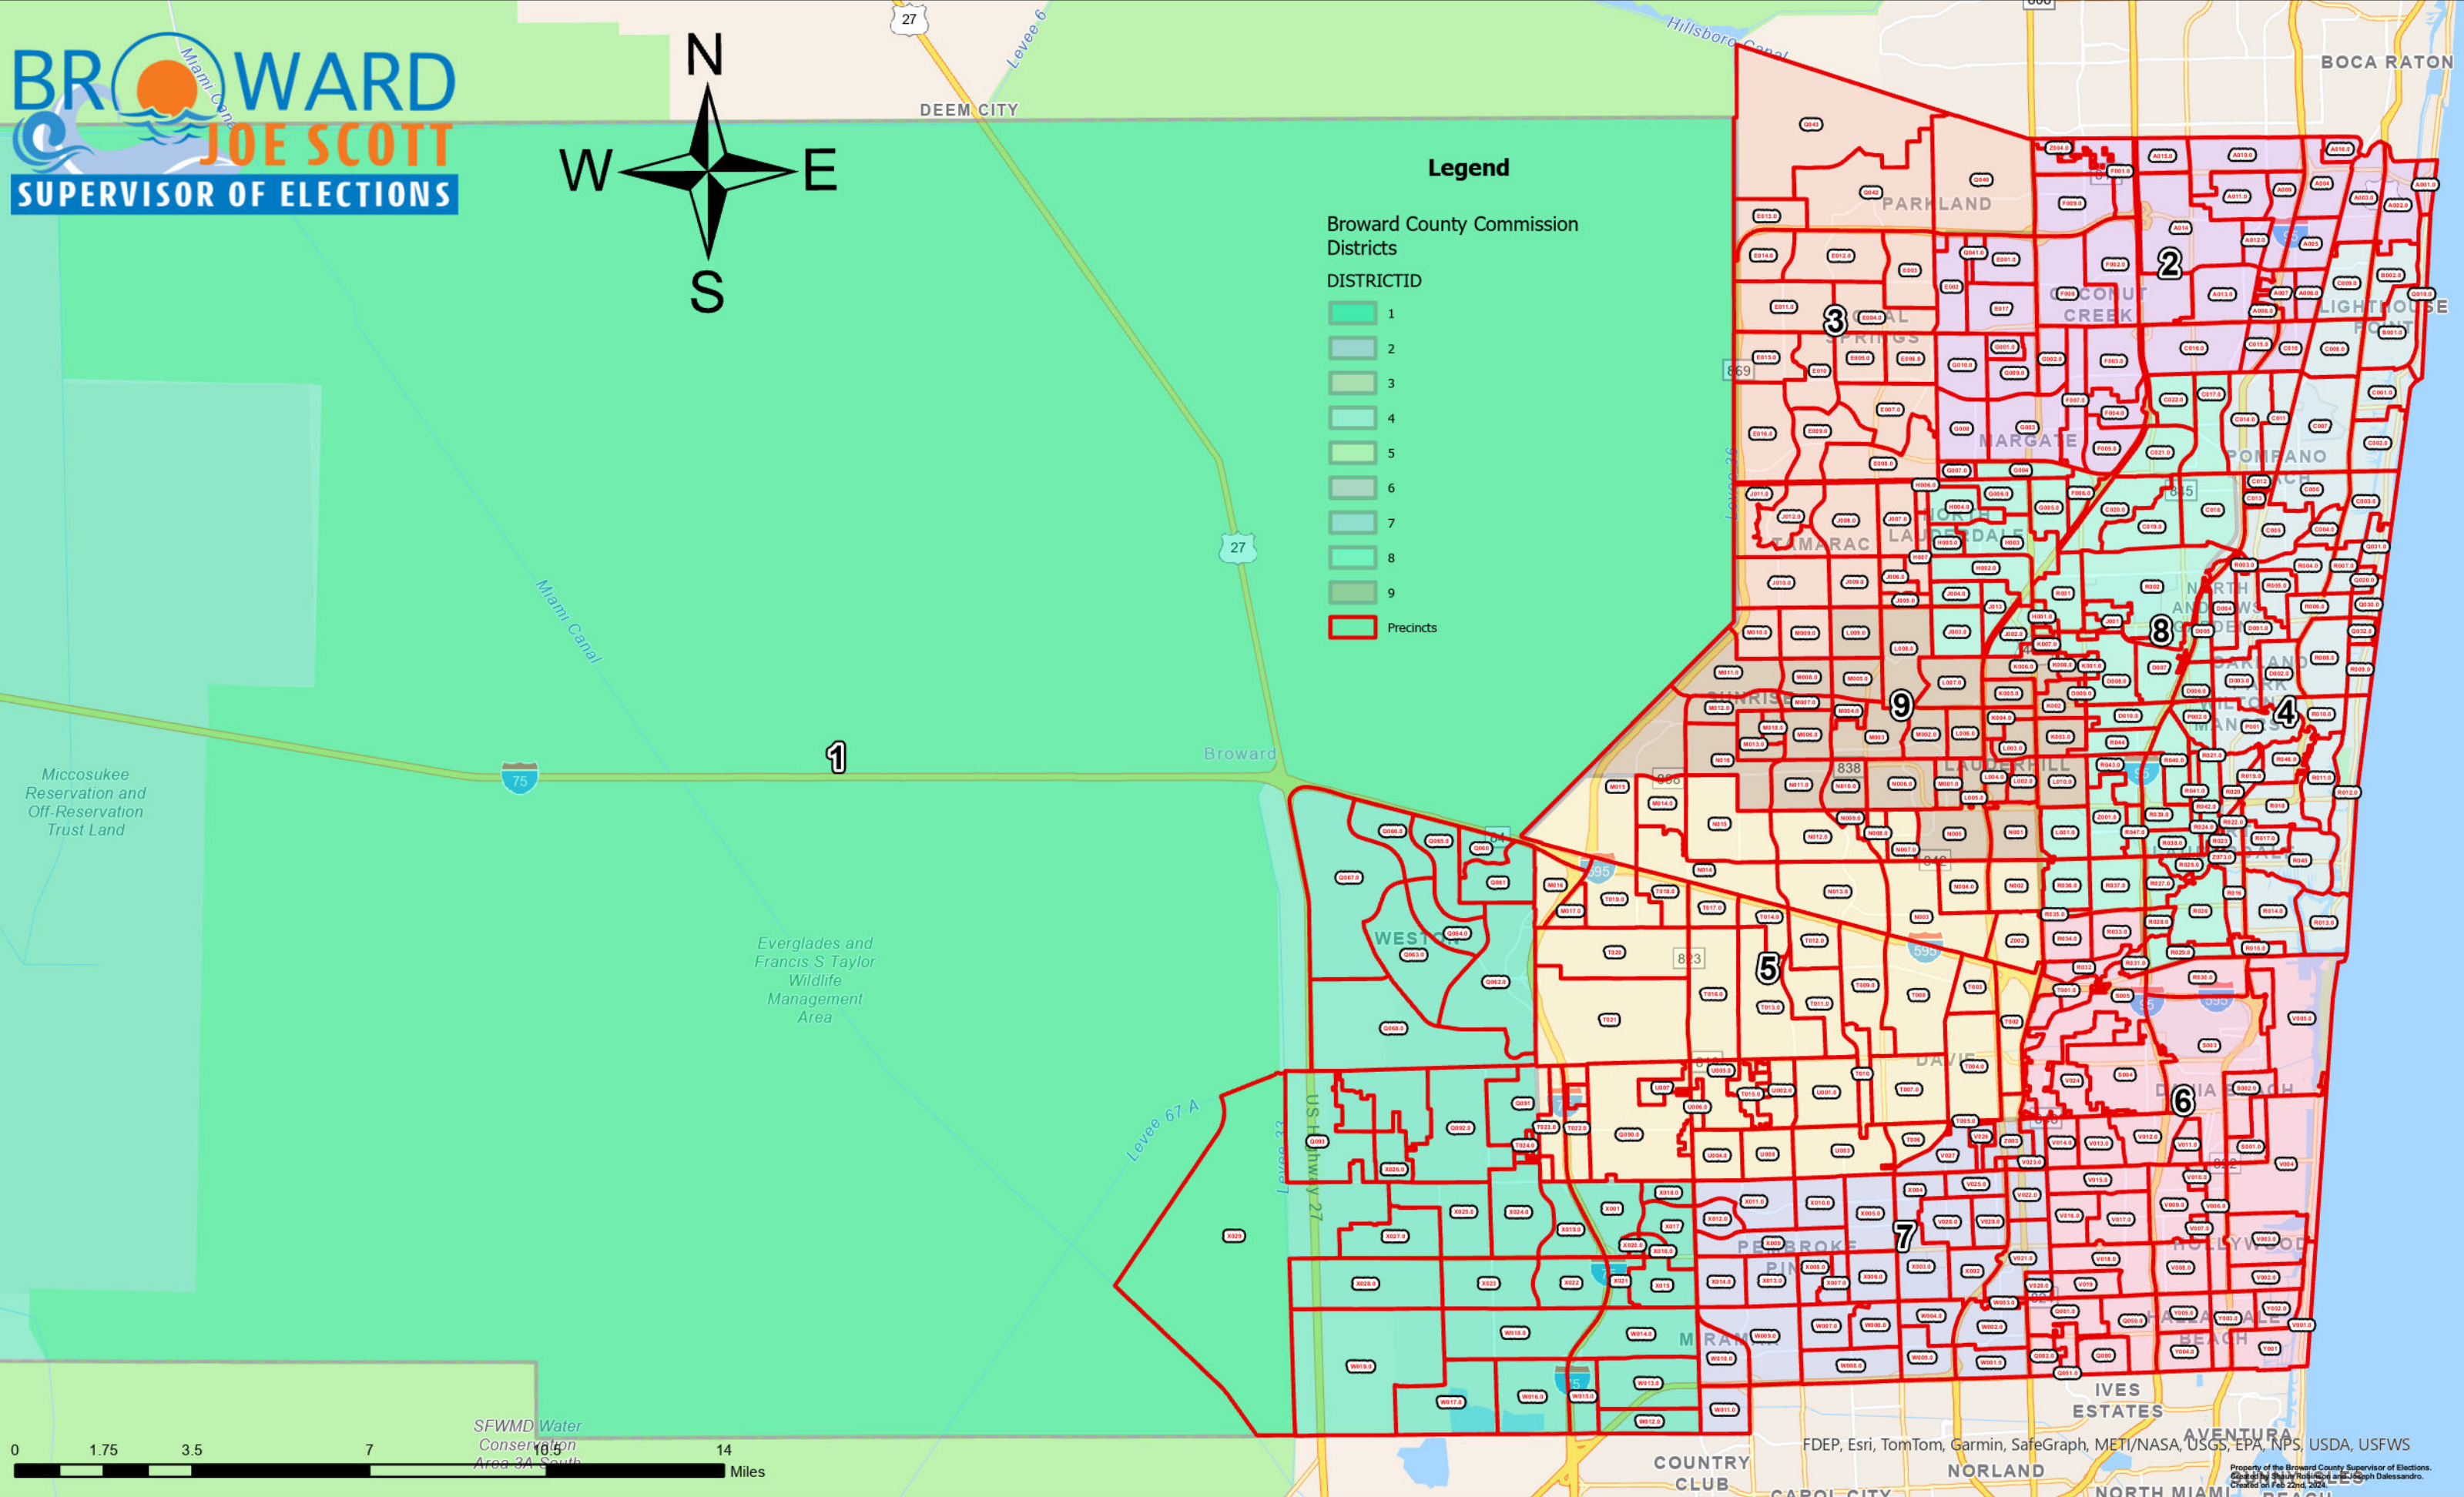

**Legend**

- Broward County Commission Districts
- DISTRICTID
- 1
  - 2
  - 3
  - 4
  - 5
  - 6
  - 7
  - 8
  - 9
  - Precincts

FDEP, Esri, TomTom, Garmin, SafeGraph, METI/NASA, USGS, EPA, NPS, USDA, USFWS

Property of the Broward County Supervisor of Elections.  
 Created on Feb 22nd, 2024.

**Broward County Commission Districts and Precincts**