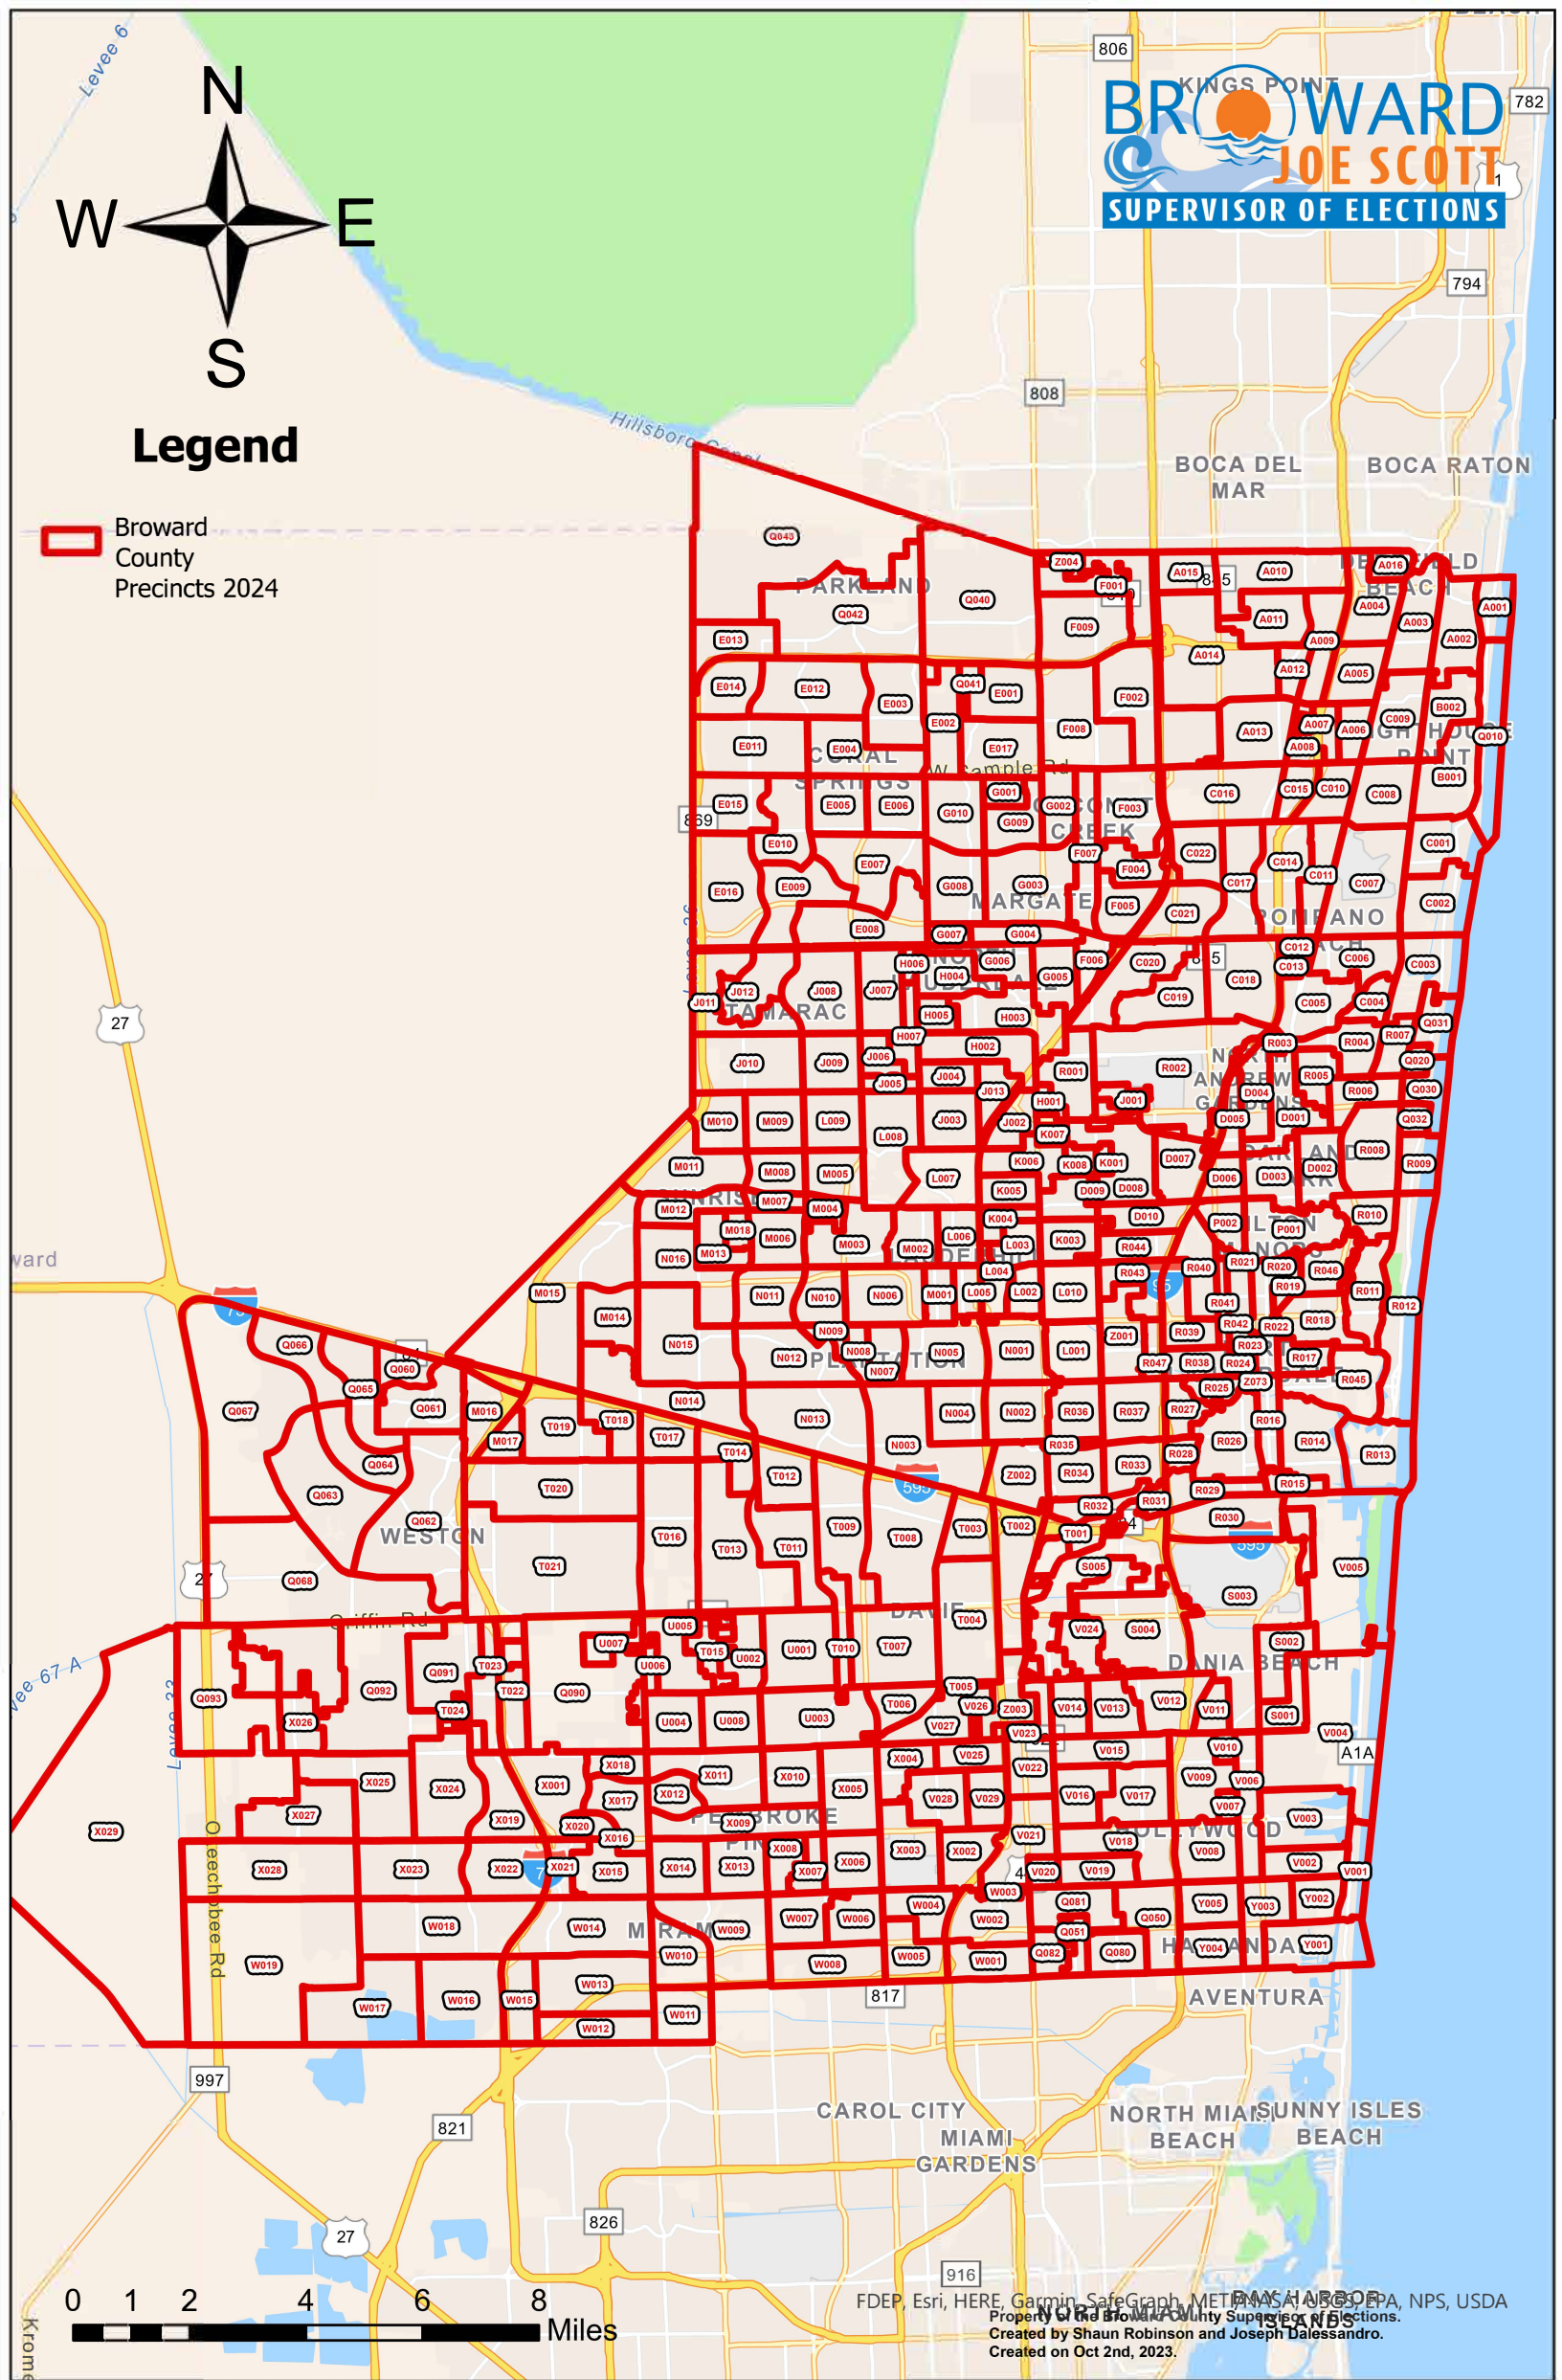

Legend

 Broward County Precincts 2024

FDEP, Esri, HERE, Garmin, SafeGraph, METRC, Mapbox, Bing, NPS, USDA
Property of the Broward County Supervisor of Elections.
Created by Shaun Robinson and Joseph Dalessandro.
Created on Oct 2nd, 2023.