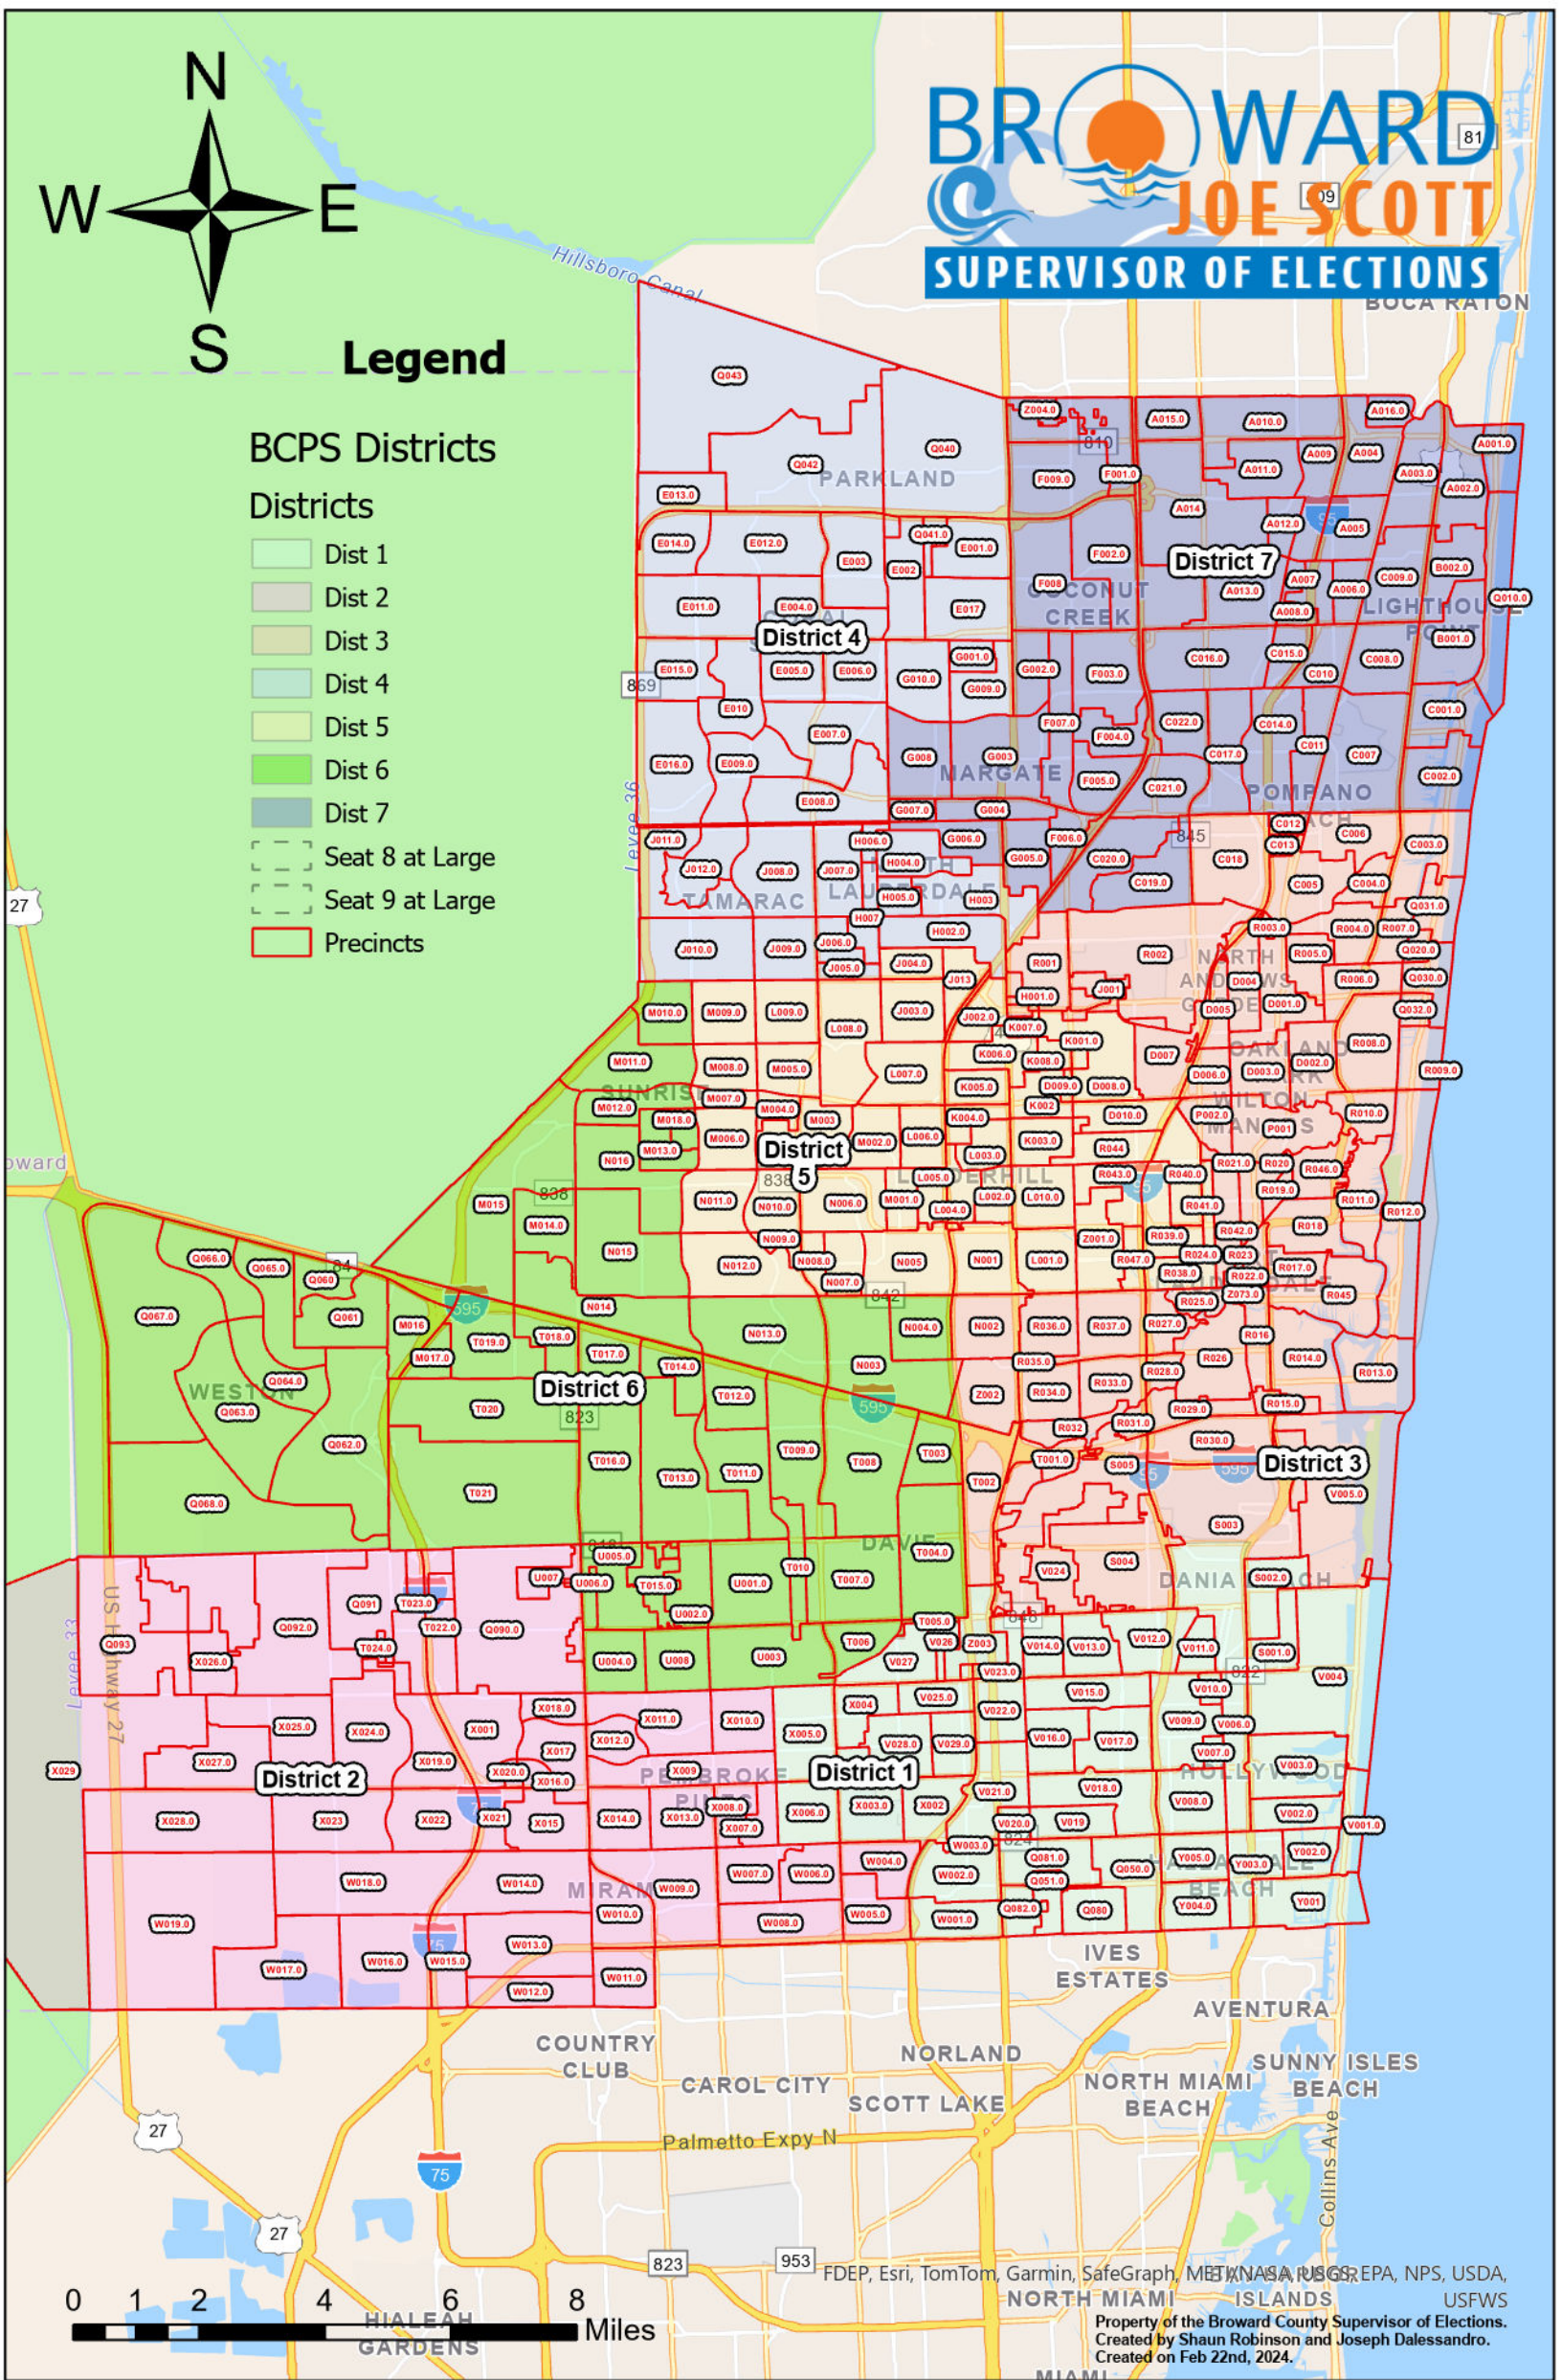

Legend

BCPS Districts

Districts

- Dist 1
- Dist 2
- Dist 3
- Dist 4
- Dist 5
- Dist 6
- Dist 7
- Seat 8 at Large
- Seat 9 at Large
- Precincts

FDEP, Esri, TomTom, Garmin, SafeGraph, METANASA, USGS, EPA, NPS, USDA, USFWS
 Property of the Broward County Supervisor of Elections.
 Created by Shaun Robinson and Joseph Dalessandro.
 Created on Feb 22nd, 2024.