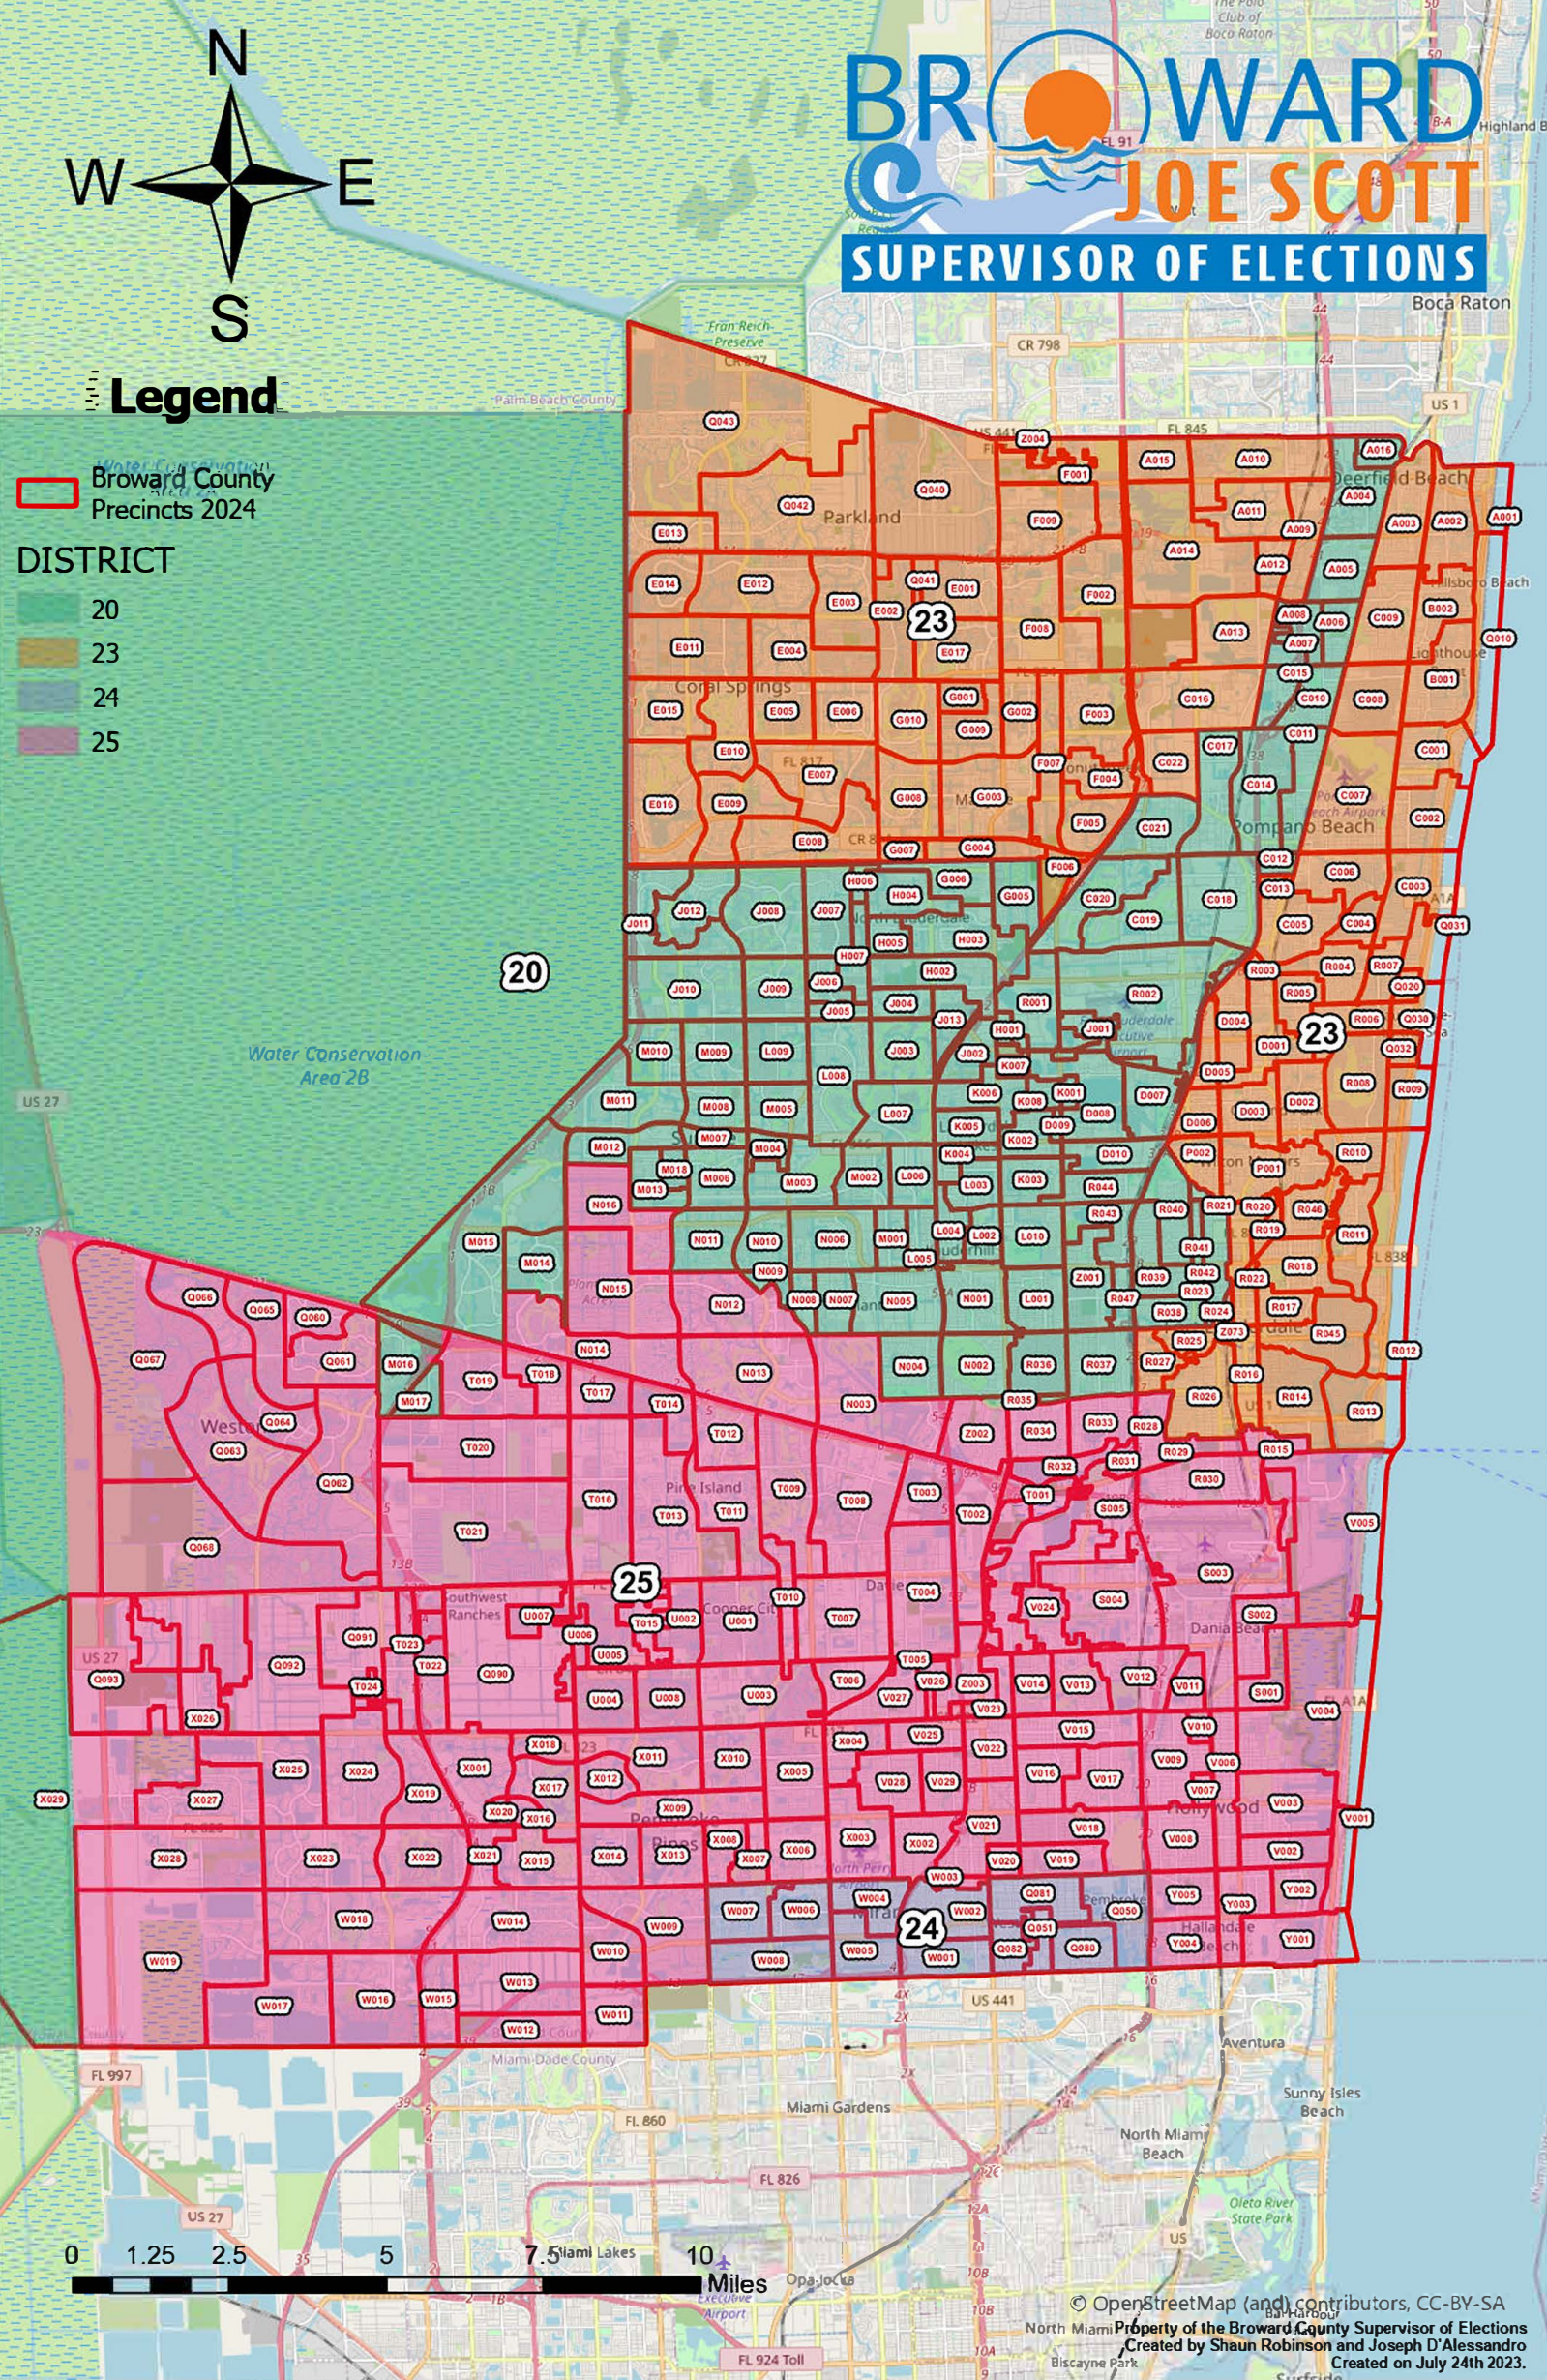

Legend

Broward County Precincts 2024

DISTRICT

- 20
- 23
- 24
- 25

© OpenStreetMap (and) contributors, CC-BY-SA
Property of the Broward County Supervisor of Elections
Created by Shaun Robinson and Joseph D'Alessandro
Created on July 24th 2023.